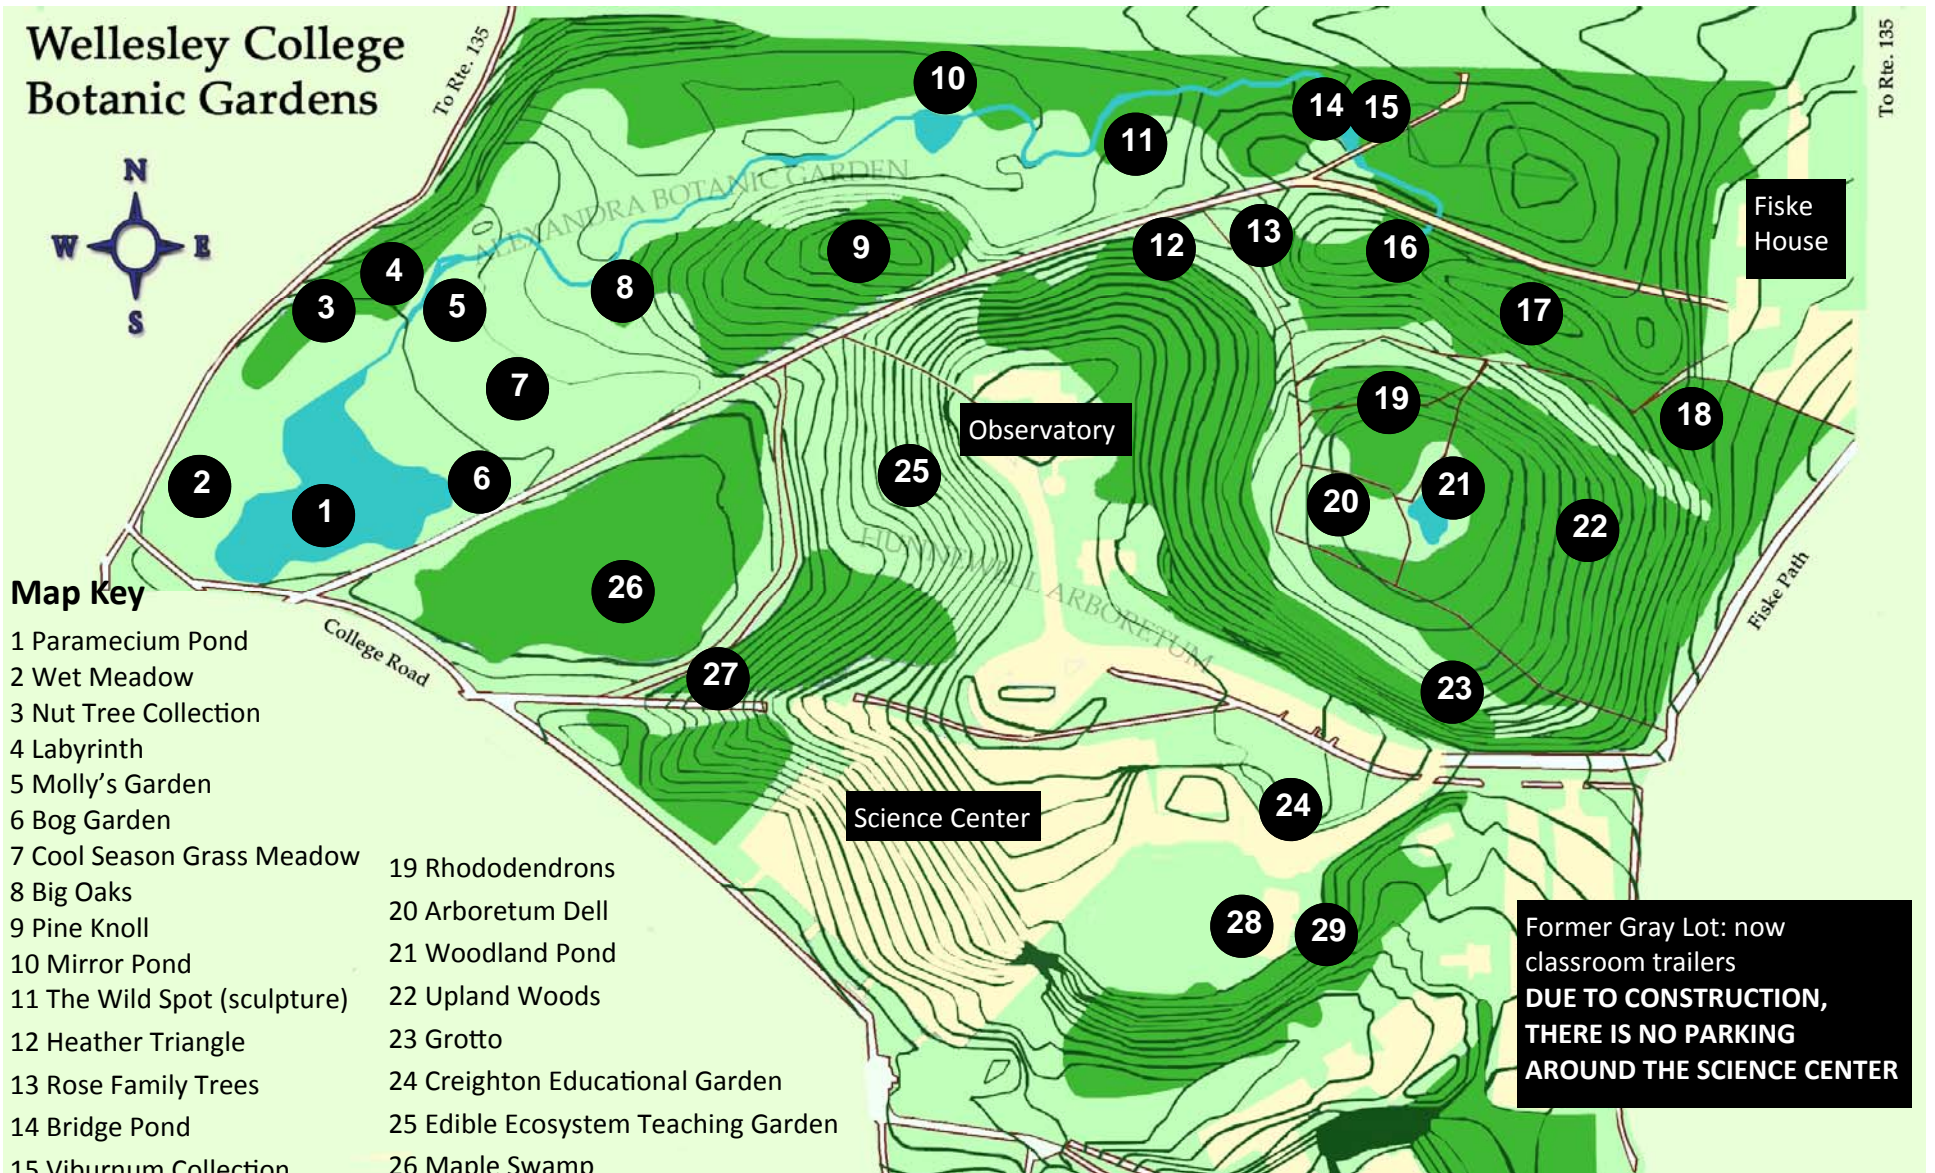

Wellesley College Botanic Gardens

Map Key

- | | |
|------------------------------|-------------------------------------|
| 1 Paramecium Pond | 19 Rhododendrons |
| 2 Wet Meadow | 20 Arboretum Dell |
| 3 Nut Tree Collection | 21 Woodland Pond |
| 4 Labyrinth | 22 Upland Woods |
| 5 Molly's Garden | 23 Grotto |
| 6 Bog Garden | 24 Creighton Educational Garden |
| 7 Cool Season Grass Meadow | 25 Edible Ecosystem Teaching Garden |
| 8 Big Oaks | 26 Maple Swamp |
| 9 Pine Knoll | 27 Green Roof |
| 10 Mirror Pond | 28 Visitor Center |
| 11 The Wild Spot (sculpture) | 29 Bee Sheds |
| 12 Heather Triangle | |
| 13 Rose Family Trees | |
| 14 Bridge Pond | |
| 15 Viburnum Collection | |
| 16 Waterfall | |
| 17 Sawara Cypress Knoll | |
| 18 Margaret Ferguson Bench | |

Former Gray Lot: now
classroom trailers
**DUE TO CONSTRUCTION,
THERE IS NO PARKING
AROUND THE SCIENCE CENTER**